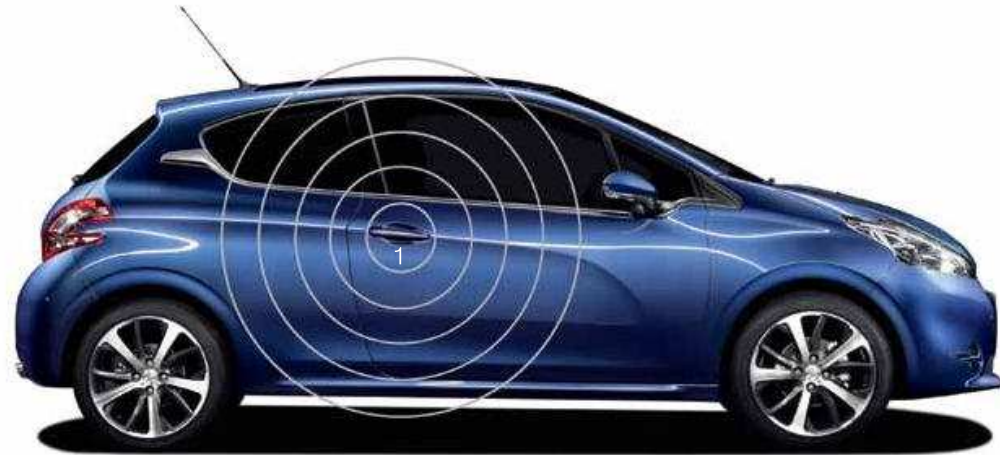

6. SIDE RUBBING STRIPS

To protect your 208 from minor car park knocks or scrapes.

8. DOOR SILL PROTECTORS

Available in a range of finishes these door sill protectors combine an attractive appearance with effective protection of the sill panels.

SAFETY & SECURITY

As a responsible driver you'll want to equip your 208 to enable you to drive with complete peace of mind.

1. ANTI-INTRUSION ALARM

Protection of the boot, doors and bonnet, plus ultrasonic protection of the passenger compartment.