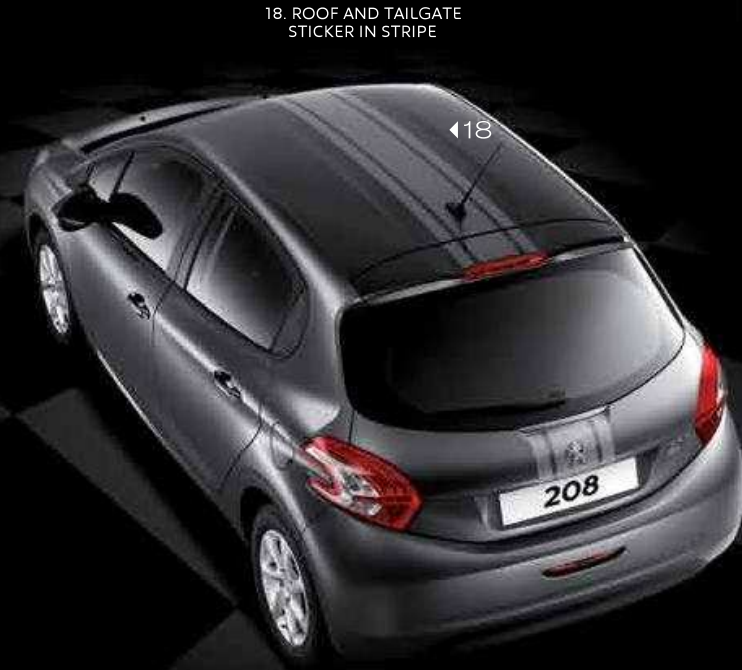

◀ 13

14. CHEQUERED SIDE STICKERS

▶ 14

EXTERIOR DECALS

The ultimate sporting statement. These bold body stripes and chequers are manufactured from high quality vinyl, provide an immaculate finish and withstand frequent cleaning, including car washes. Available and sold separately.

LIGNE 'S' IN STRIPE

These bold body stripes give your 208 the distinctive motorsport look of high performance.

18. ROOF AND TAILGATE STICKER IN STRIPE

◀ 18

15. DOOR MIRROR COVERS

For a complete look, match the exterior decals with the side door mirror covers. Available and sold separately.